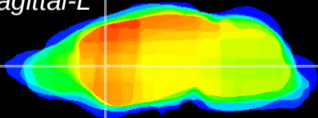

Coronal

Sagittal-R

Sagittal-L

ViBrism: CX04642  
Horizontal

CPU medial