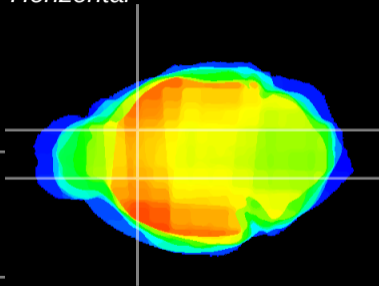

Coronal

Sagittal-R

Sagittal-L

ViBrism: CX04642  
Horizontal

CPU medial