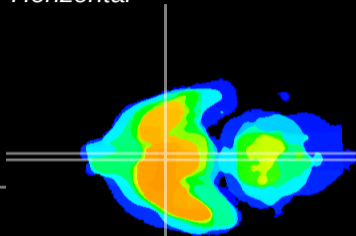

Coronal

Sagittal-R

Sagittal-L

ViBriSM: CX04643
Horizontal

SCN