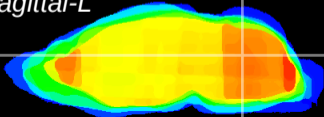

Coronal

Sagittal-R

Sagittal-L

ViBrism: CX04647  
Horizontal

Cb nucleus