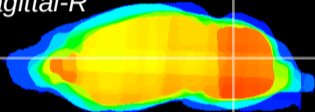

Coronal

Sagittal-R

Sagittal-L

ViBrism: CX04647  
Horizontal

Cb nucleus