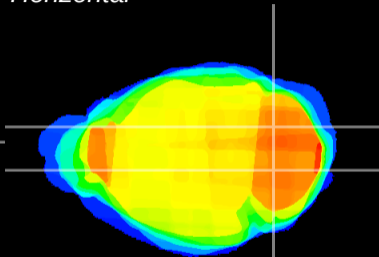

Coronal

Sagittal-R

Sagittal-L

ViBrism: CX04647  
Horizontal

Cb nucleus