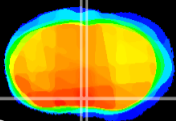

Coronal

Sagittal-R

Sagittal-L

ViBriSM: CX04651
Horizontal

MPA