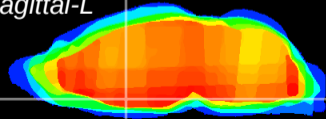

Coronal

Sagittal-R

Sagittal-L

ViBriSM: CX04651
Horizontal

MPA