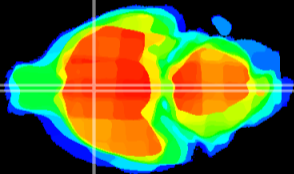

Coronal

Sagittal-R

Sagittal-L

ViBriSM: CX04651
Horizontal

MPA