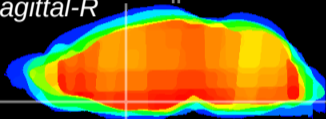

Coronal

Sagittal-R

Sagittal-L

ViBriSM: CX04651
Horizontal

MPA