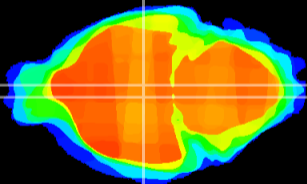

Coronal

Sagittal-R

Sagittal-L

ViBrism: CX04654
Horizontal

DM