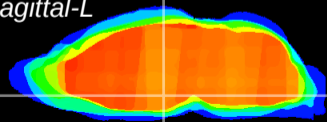

Coronal

Sagittal-R

Sagittal-L

ViBrism: CX04654
Horizontal

DM