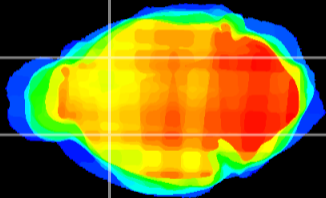

Coronal

Sagittal-R

Sagittal-L

ViBris: CX04657
Horizontal

CPU lateral