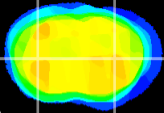

Coronal

Sagittal-R

Sagittal-L

ViBris: CX04657
Horizontal

CPU lateral