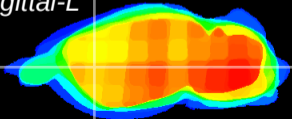

Coronal

Sagittal-R

Sagittal-L

ViBris: CX04657
Horizontal

CPU lateral