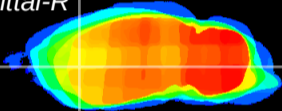

Coronal

Sagittal-R

Sagittal-L

ViBris: CX04657
Horizontal

CPU lateral