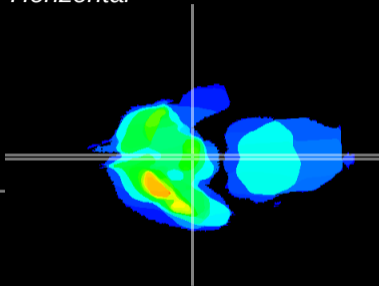

Coronal

Sagittal-R

Sagittal-L

ViBrism: CX04657
Horizontal

ME