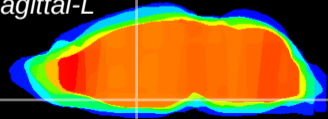

Coronal

Sagittal-R

Sagittal-L

ViBrism: CX04658  
Horizontal

SPa ventral