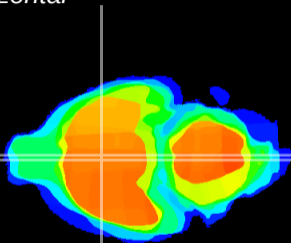

Coronal

Sagittal-R

Sagittal-L

ViBrism: CX04658  
Horizontal

SPa ventral