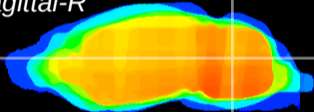

*Coronal*

*Sagittal-R*

*Sagittal-L*

ViBrism: CX04660  
*Horizontal*

Cb nucleus