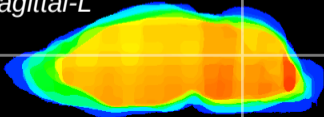

*Coronal*

*Sagittal-R*

*Sagittal-L*

ViBrism: CX04660  
*Horizontal*

Cb nucleus