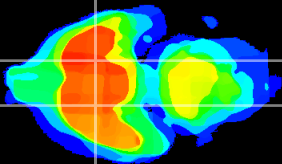

Coronal

Sagittal-R

Sagittal-L

ViBrism: CX04662
Horizontal

S0