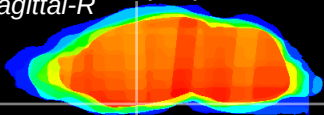

Coronal

Sagittal-R

Sagittal-L

ViBrism: CX04662
Horizontal

S0