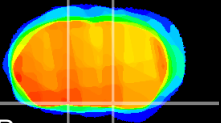

Coronal

Sagittal-R

Sagittal-L

ViBrism: CX04662
Horizontal

S0