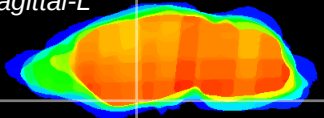

Coronal

Sagittal-R

Sagittal-L

ViBrism: CX04662
Horizontal

S0