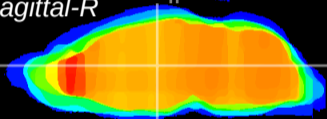

Coronal

Sagittal-R

Sagittal-L

ViBrism: CX04666
Horizontal

MD