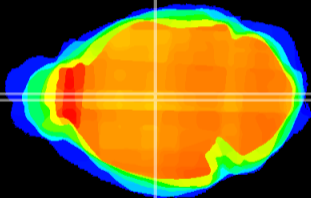

Coronal

Sagittal-R

Sagittal-L

ViBrism: CX04666
Horizontal

MD