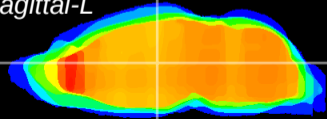

Coronal

Sagittal-R

Sagittal-L

ViBrism: CX04666
Horizontal

MD