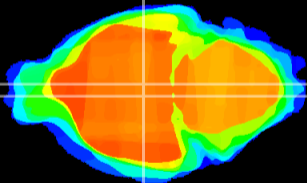

Coronal

Sagittal-R

Sagittal-L

ViBrism: CX04667
Horizontal

DM