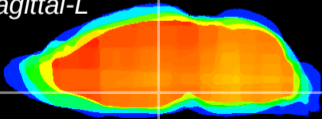

Coronal

Sagittal-R

Sagittal-L

ViBrism: CX04667
Horizontal

DM