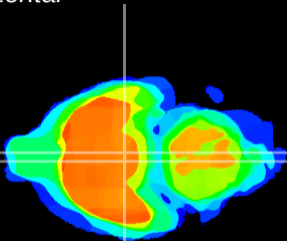

Coronal

Sagittal-R

Sagittal-L

ViBrism: CX04667
Horizontal

VMH