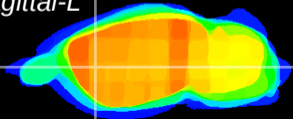

Coronal

Sagittal-R

Sagittal-L

ViBrism: CX04672
Horizontal

CPU lateral