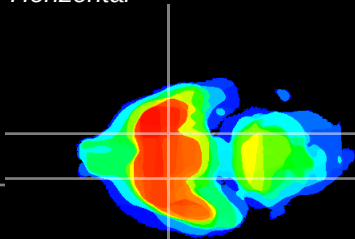

Coronal

Sagittal-R

Sagittal-L

ViBrism: CX04677  
Horizontal

S0