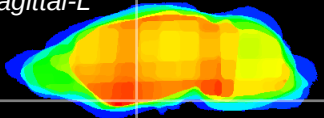

Coronal

Sagittal-R

Sagittal-L

ViBrism: CX04677  
Horizontal

S0