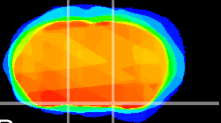

Coronal

Sagittal-R

Sagittal-L

ViBrism: CX04677  
Horizontal

S0