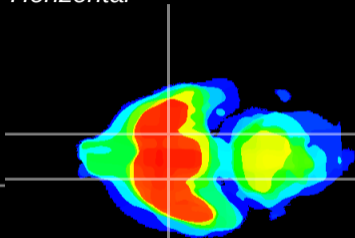

Coronal

Sagittal-R

Sagittal-L

ViBrism: CX04678  
Horizontal

S0