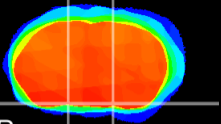

Coronal

Sagittal-R

Sagittal-L

ViBrism: CX04678  
Horizontal

S0