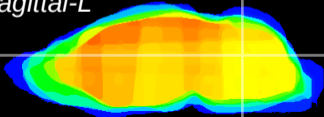

Coronal

Sagittal-R

Sagittal-L

ViBrism: CX04681
Horizontal

Cb nucleus