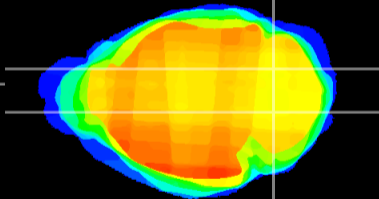

Coronal

Sagittal-R

Sagittal-L

ViBrism: CX04681
Horizontal

Cb nucleus