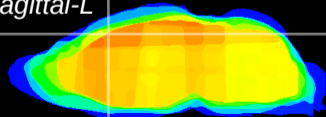

Coronal

Sagittal-R

Sagittal-L

ViBris: CX04681
Horizontal

Cx motor