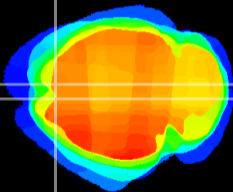

Coronal

Sagittal-R

Sagittal-L

ViBris: CX04681
Horizontal

Cx motor