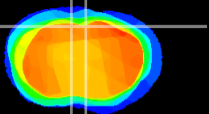

Coronal

Sagittal-R

Sagittal-L

ViBris: CX04681
Horizontal

Cx motor