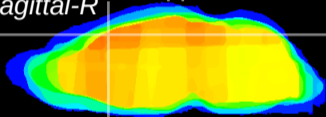

Coronal

Sagittal-R

Sagittal-L

ViBris: CX04681
Horizontal

Cx motor