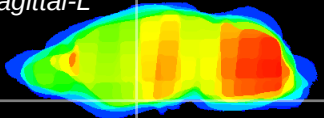

Coronal

Sagittal-R

Sagittal-L

ViBrism: CX04683
Horizontal

S0