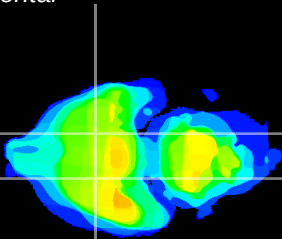

Coronal

Sagittal-R

Sagittal-L

ViBrism: CX04683
Horizontal

S0