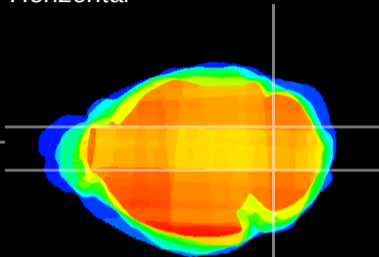

Coronal

Sagittal-R

Sagittal-L

ViBrism: CX04684
Horizontal

Cb nucleus