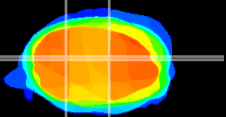

Coronal

Sagittal-R

Sagittal-L

ViBrism: CX04684
Horizontal

Cb nucleus