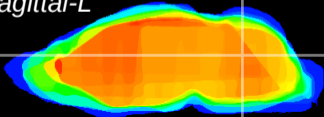

Coronal

Sagittal-R

Sagittal-L

ViBrism: CX04684
Horizontal

Cb nucleus