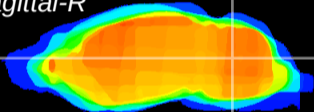

Coronal

Sagittal-R

Sagittal-L

ViBrism: CX04684
Horizontal

Cb nucleus