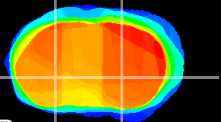

Coronal

Sagittal-R

Sagittal-L

ViBriSM: CX04684
Horizontal

GP