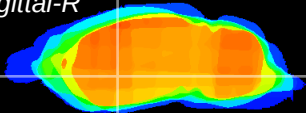

Coronal

Sagittal-R

Sagittal-L

ViBriSM: CX04684
Horizontal

GP