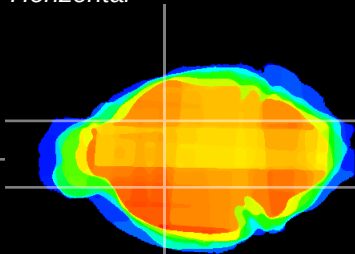

Coronal

Sagittal-R

Sagittal-L

ViBriSM: CX04684
Horizontal

GP