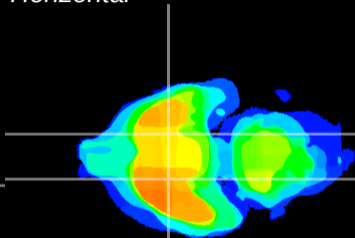

Coronal

Sagittal-R

Sagittal-L

ViBrism: CX04684
Horizontal

S0