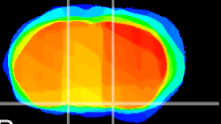

Coronal

Sagittal-R

Sagittal-L

ViBrism: CX04684
Horizontal

S0