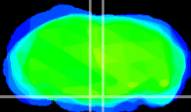

Coronal

Sagittal-R

Sagittal-L

ViBrism: CX04685
Horizontal

Pn