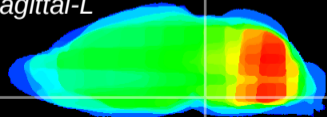

Coronal

Sagittal-R

Sagittal-L

ViBrism: CX04685
Horizontal

Pn