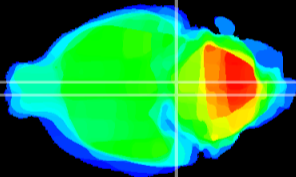

Coronal

Sagittal-R

Sagittal-L

ViBrism: CX04685
Horizontal

Pn