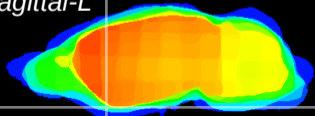

Coronal

Sagittal-R

Sagittal-L

ViBrism: CX04697  
Horizontal

Tu