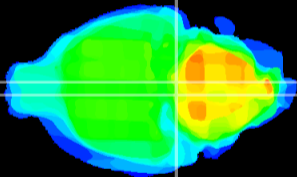

Coronal

Sagittal-R

Sagittal-L

ViBrism: CX04699
Horizontal

Pn