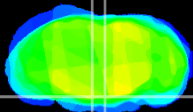

Coronal

Sagittal-R

Sagittal-L

ViBrism: CX04699
Horizontal

Pn