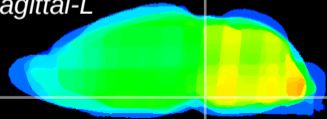

Coronal

Sagittal-R

Sagittal-L

ViBrism: CX04699
Horizontal

Pn