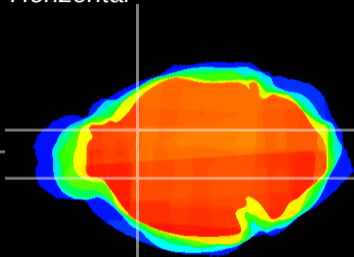

Coronal

Sagittal-R

Sagittal-L

ViBriSM: CX04700
Horizontal

CPU medial