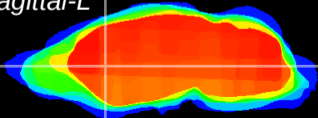

Coronal

Sagittal-R

Sagittal-L

ViBriSM: CX04700
Horizontal

CPU medial