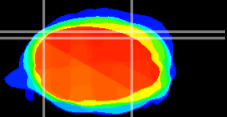

Coronal

Sagittal-R

Sagittal-L

ViBrism: CX04700
Horizontal

Cb lobe