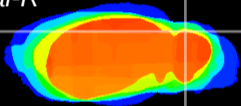

Coronal

Sagittal-R

Sagittal-L

ViBrism: CX04700
Horizontal

Cb lobe