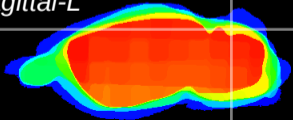

Coronal

Sagittal-R

Sagittal-L

ViBrism: CX04700
Horizontal

Cb lobe