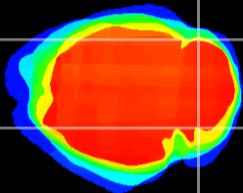

Coronal

Sagittal-R

Sagittal-L

ViBrism: CX04700
Horizontal

Cb lobe