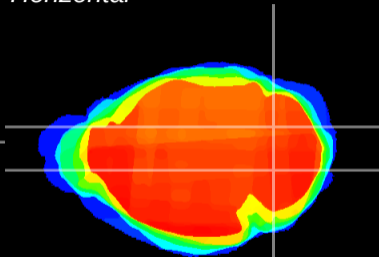

Coronal

Sagittal-R

Sagittal-L

ViBrism: CX04700  
Horizontal

Cb nucleus