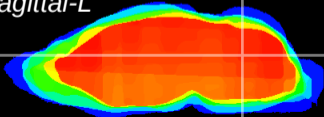

Coronal

Sagittal-R

Sagittal-L

ViBrism: CX04700  
Horizontal

Cb nucleus