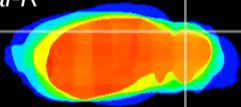

Coronal

Sagittal-R

Sagittal-L

ViBrism: CX04705
Horizontal

Cb lobe