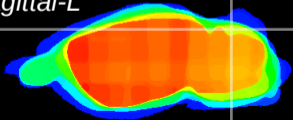

Coronal

Sagittal-R

Sagittal-L

ViBrism: CX04705
Horizontal

Cb lobe