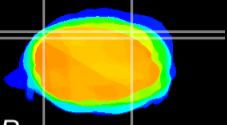

Coronal

Sagittal-R

Sagittal-L

ViBrism: CX04705
Horizontal

Cb lobe