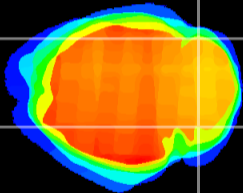

Coronal

Sagittal-R

Sagittal-L

ViBrism: CX04705
Horizontal

Cb lobe