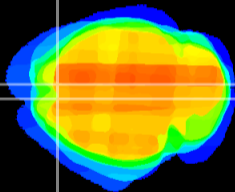

Coronal

Sagittal-R

Sagittal-L

ViBris: CX04706
Horizontal

Cx motor