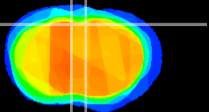

Coronal

Sagittal-R

Sagittal-L

ViBris: CX04706
Horizontal

Cx motor