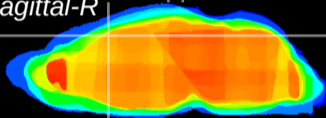

Coronal

Sagittal-R

Sagittal-L

ViBris: CX04706
Horizontal

Cx motor