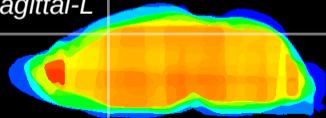

Coronal

Sagittal-R

Sagittal-L

ViBris: CX04706
Horizontal

Cx motor