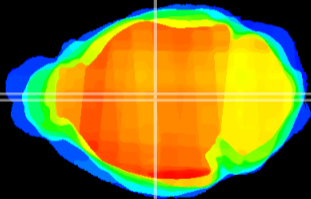

Coronal

Sagittal-R

Sagittal-L

ViBrism: CX04707
Horizontal

MD