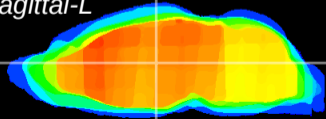

Coronal

Sagittal-R

Sagittal-L

ViBrism: CX04707
Horizontal

MD