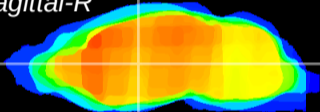

Coronal

Sagittal-R

Sagittal-L

ViBrism: CX04707
Horizontal

VA/VL