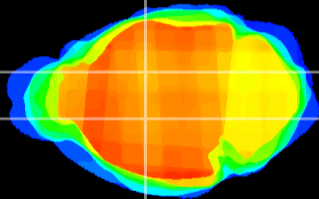

Coronal

Sagittal-R

Sagittal-L

ViBrism: CX04707
Horizontal

VA/VL