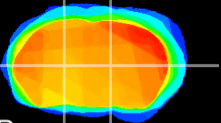

Coronal

Sagittal-R

Sagittal-L

ViBrism: CX04707
Horizontal

VA/VL