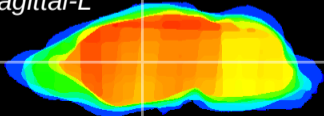

Coronal

Sagittal-R

Sagittal-L

ViBrism: CX04707
Horizontal

VA/VL