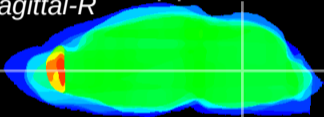

Coronal

Sagittal-R

Sagittal-L

ViBrism: CX04709
Horizontal

MVe