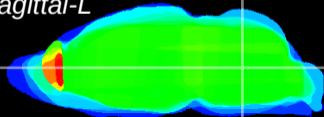

Coronal

Sagittal-R

Sagittal-L

ViBrism: CX04709
Horizontal

MVe