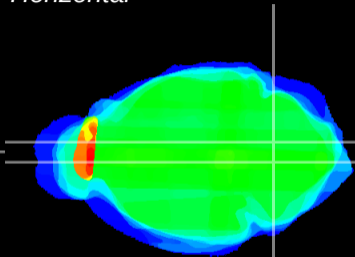

Coronal

Sagittal-R

Sagittal-L

ViBrism: CX04709
Horizontal

MVe