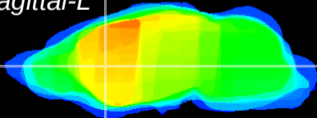

Coronal

Sagittal-R

Sagittal-L

ViBrism: CX04712
Horizontal

CPU medial