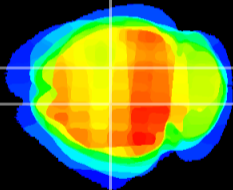

Coronal

Sagittal-R

Sagittal-L

ViBrism: CX04714
Horizontal

CA1