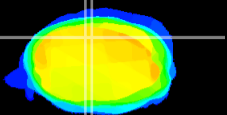

Coronal

Sagittal-R

Sagittal-L

ViBrism: CX04721
Horizontal

Cb vermis