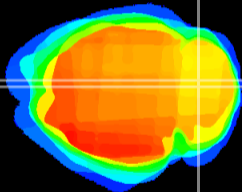

Coronal

Sagittal-R

Sagittal-L

ViBrism: CX04721
Horizontal

Cb vermis