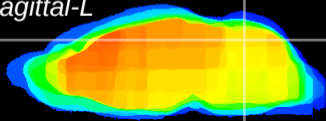

Coronal

Sagittal-R

Sagittal-L

ViBrism: CX04721
Horizontal

Cb vermis