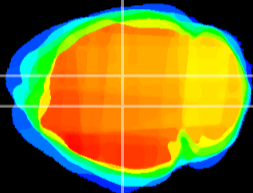

Coronal

Sagittal-R

Sagittal-L

ViBrism: CX04721
Horizontal

DG