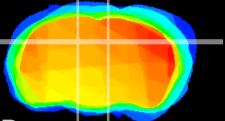

Coronal

Sagittal-R

Sagittal-L

ViBrism: CX04721
Horizontal

DG