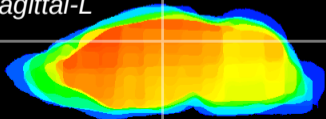

Coronal

Sagittal-R

Sagittal-L

ViBrism: CX04721
Horizontal

DG