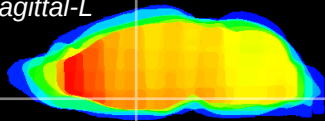

Coronal

Sagittal-R

Sagittal-L

ViBriSm: CX04723  
Horizontal

SPa dorsal