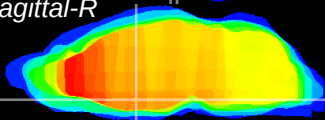

Coronal

Sagittal-R

Sagittal-L

ViBriSm: CX04723  
Horizontal

SPa dorsal