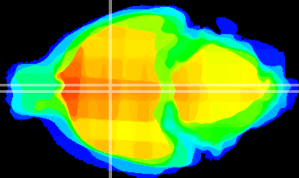

Coronal

Sagittal-R

Sagittal-L

ViBriSm: CX04723  
Horizontal

SPa dorsal