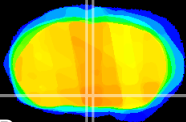

Coronal

Sagittal-R

Sagittal-L

ViBriSm: CX04723  
Horizontal

SPa dorsal