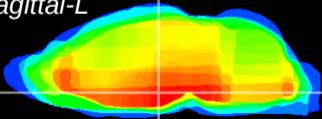

Coronal

Sagittal-R

Sagittal-L

ViBrism: CX04726
Horizontal

DM