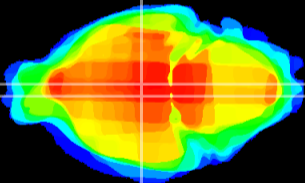

Coronal

Sagittal-R

Sagittal-L

ViBrism: CX04726
Horizontal

DM