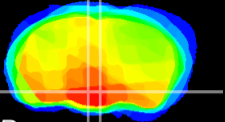

Coronal

Sagittal-R

Sagittal-L

ViBrism: CX04726
Horizontal

DM