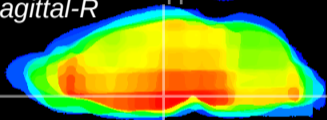

Coronal

Sagittal-R

Sagittal-L

ViBrism: CX04726
Horizontal

DM