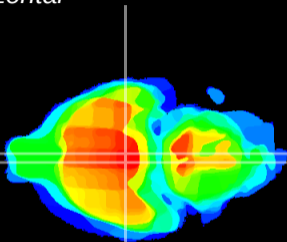

Coronal

Sagittal-R

Sagittal-L

ViBrism: CX04726
Horizontal

VMH