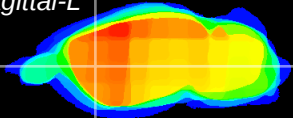

Coronal

Sagittal-R

Sagittal-L

ViBrism: CX04728
Horizontal

CPU lateral