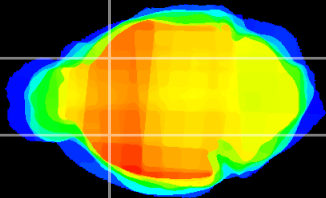

Coronal

Sagittal-R

Sagittal-L

ViBrism: CX04728
Horizontal

CPU lateral