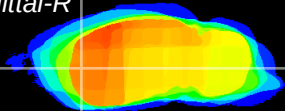

Coronal

Sagittal-R

Sagittal-L

ViBrism: CX04728
Horizontal

CPU lateral