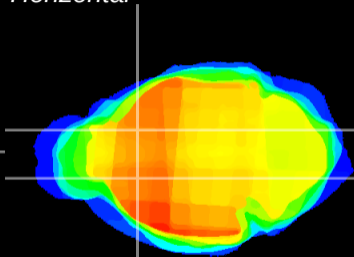

Coronal

Sagittal-R

Sagittal-L

ViBrism: CX04728
Horizontal

CPU medial