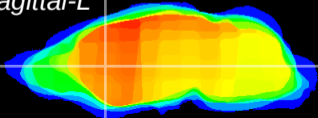

Coronal

Sagittal-R

Sagittal-L

ViBrism: CX04728
Horizontal

CPU medial