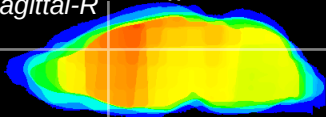

Coronal

Sagittal-R

Sagittal-L

ViBrism: CX04728  
Horizontal

Cx cingulate