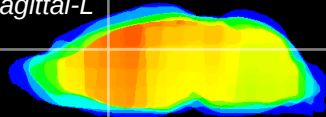

Coronal

Sagittal-R

Sagittal-L

ViBrism: CX04728  
Horizontal

Cx cingulate