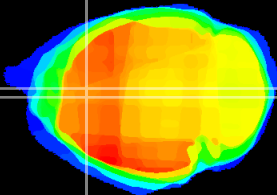

Coronal

Sagittal-R

Sagittal-L

ViBrism: CX04728  
Horizontal

Cx cingulate