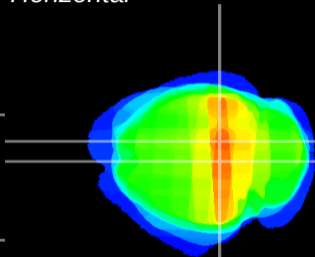

Coronal

Sagittal-R

Sagittal-L

ViBrism: CX04737
Horizontal

SC