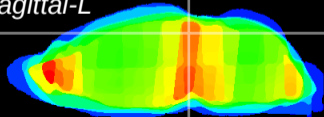

Coronal

Sagittal-R

Sagittal-L

ViBrism: CX04737
Horizontal

SC