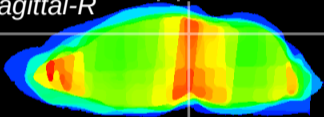

Coronal

Sagittal-R

Sagittal-L

ViBrism: CX04737
Horizontal

SC