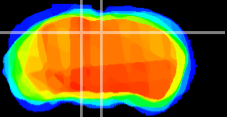

Coronal

Sagittal-R

Sagittal-L

ViBrism: CX04737
Horizontal

SC