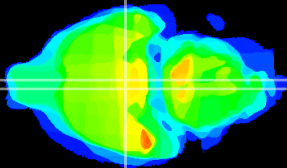

Coronal

Sagittal-R

Sagittal-L

ViBrism: CX04737
Horizontal

VMH