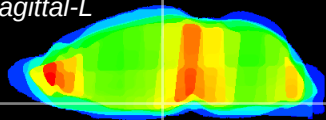

Coronal

Sagittal-R

Sagittal-L

ViBrism: CX04737
Horizontal

VMH