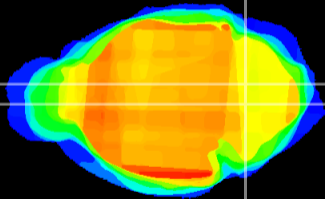

Coronal

Sagittal-R

Sagittal-L

ViBrism: CX04738
Horizontal

MVe