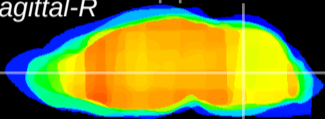

Coronal

Sagittal-R

Sagittal-L

ViBrism: CX04738
Horizontal

MVe