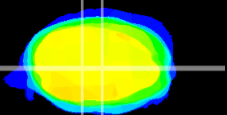

Coronal

Sagittal-R

Sagittal-L

ViBrism: CX04738
Horizontal

MVe