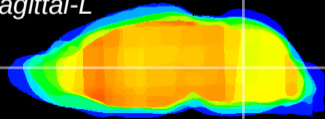

Coronal

Sagittal-R

Sagittal-L

ViBrism: CX04738
Horizontal

MVe