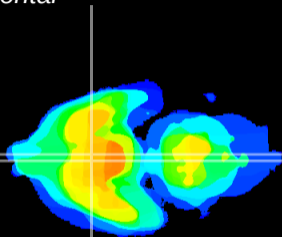

Coronal

Sagittal-R

Sagittal-L

ViBrism: CX04740
Horizontal

SCN