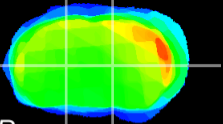

Coronal

Sagittal-R

Sagittal-L

ViBrism: CX04741
Horizontal

VA/VL