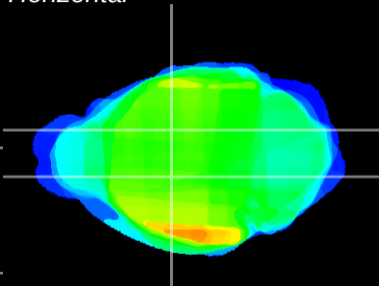

Coronal

Sagittal-R

Sagittal-L

ViBrism: CX04741
Horizontal

VA/VL