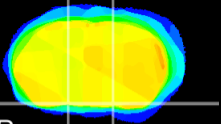

Coronal

Sagittal-R

Sagittal-L

ViBrism: CX04742
Horizontal

S0