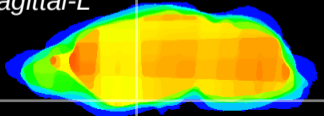

Coronal

Sagittal-R

Sagittal-L

ViBrism: CX04742
Horizontal

S0