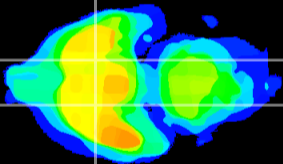

Coronal

Sagittal-R

Sagittal-L

ViBrism: CX04742
Horizontal

S0