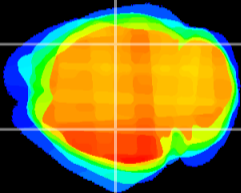

Coronal

Sagittal-R

Sagittal-L

ViBrism: CX04749  
Horizontal

CA2/CA3